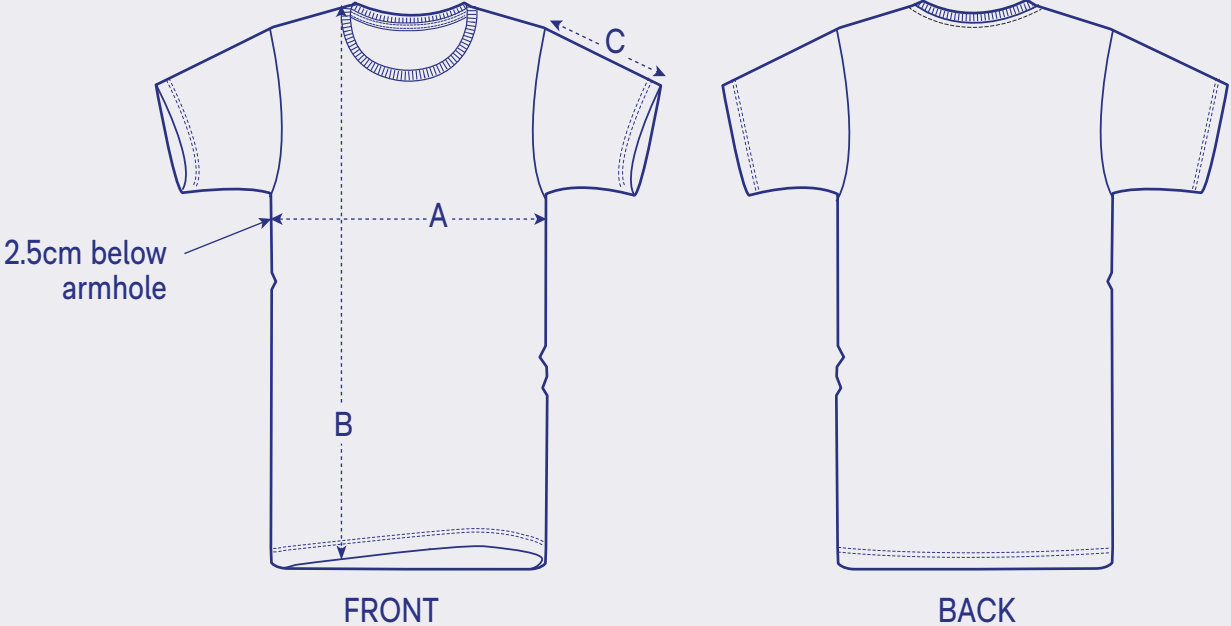

# Average t-shirt size

Sizes	XS	S	M	L	XL	XXL
A › half chest	47	50	53	56	59	62
B › body lenght	66	69	72	74	76	78
C › sleeve lenght	19	20	21	22	22	23

Wash with similar colours only.  
 No ironing on the print.  
 Wash and iron inside out.